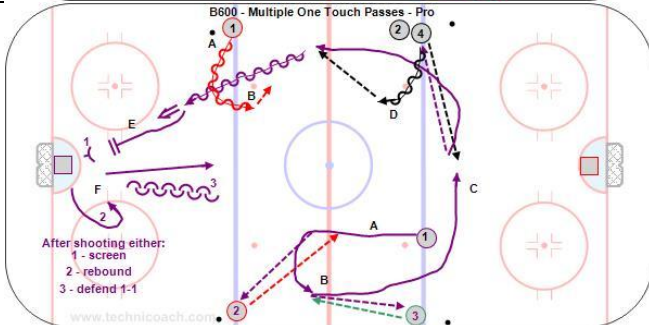

10'

B600 - Multiple One Touch Passes – Pro

<http://www.hockeycoachingabcs.com/forum/viewtopic.php?showtopic=7657&topic=7722#7722>

<https://youtu.be/uCBsG4KORMI>