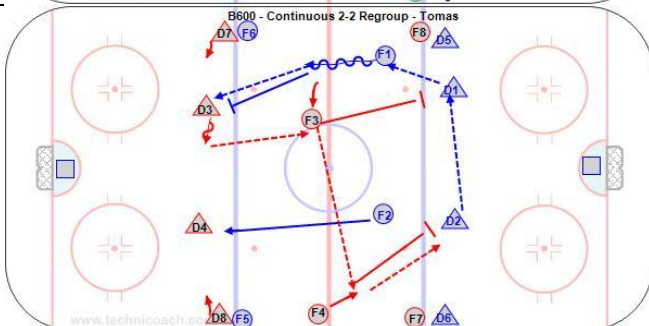

10-

T2 – B600 - 5-0 - Tomas - Breakout Options

<http://www.hockeycoachingabcs.com/forum/viewtopic.php?showtopic=5858&topic=6204#6204>

<https://youtu.be/ZMugl0bnTeE>