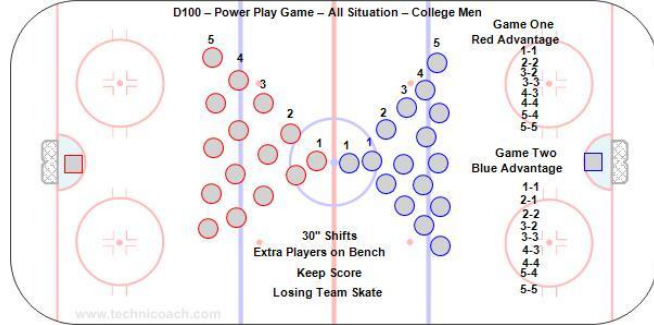

### T2 – B600 - 5-0 - Tomas - Breakout Options

<http://www.hockeycoachingabcs.com/forum/viewtopic.php?showtopic=5858&topic=6204#6204>

<https://youtu.be/ZMugl0bnTeE>

10'

**C6 – Poddys 1-1 to 3-2 – Wally - U18 F**

<http://www.hockeycoachingabcs.com/forum/viewtopic.php?showtopic=7657&topic=8081#8081>

<https://youtu.be/NYAhiCwcA-4>

13'

**D100 – Power Play Game – Pass Each Zone**

<http://www.hockeycoachingabcs.com/forum/viewtopic.php?showtopic=7657&topic=8181#8181>