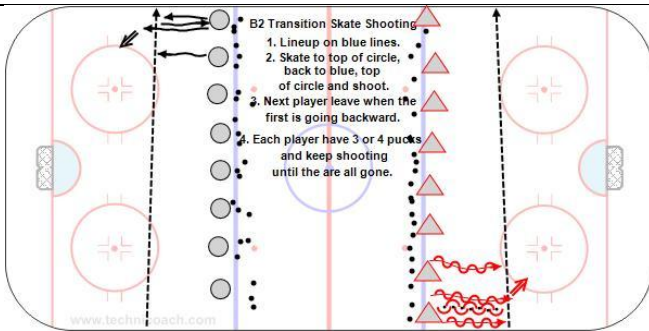

5'

B2 - Transition Skate Shooting - College F

<http://www.hockeycoachingabcs.com/forum/viewtopic.php?showtopic=271&topic=288#288>

<https://youtu.be/RRVp29xJRXQ>