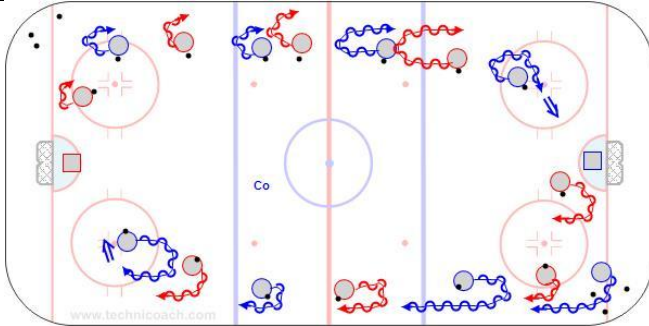

# Practice Plan

Date: 12-04-25

Time: 16:15-17:30

Venue: Crowchild

Lines:	Notes:
A300 – Moves at Dots and Tight Turns	<b>B2 - Transition Skate Shooting</b>
<b>B600 - Multiple One Touch Passes</b>	T2 – B600 - 5-0 - Tomas - Breakout Options
C6 – Poddy’s 1-1 to 3-2	D100 – Power Play Game – Pass Each Zone
T2-4, D4 – Reilly Team Play Rotation	<b>E1 - Gambling Shootout</b>
Cheer in middle circle	