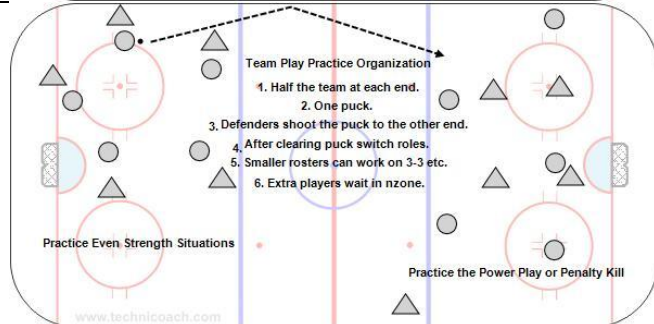

13'

D100 – Power Play Game – Pass Each Zone

<http://www.hockeycoachingabcs.com/forum/viewtopic.php?showtopic=7657&topic=8181#8181>

<https://youtu.be/7qLLlc30nbE>

10-

T2-4, D4 – Reilly Team Play Rotation - Pro

<http://www.hockeycoachingabcs.com/forum/viewtopic.php?showtopic=6369&topic=6531#6531>

<https://youtu.be/AYIPjishwnw>