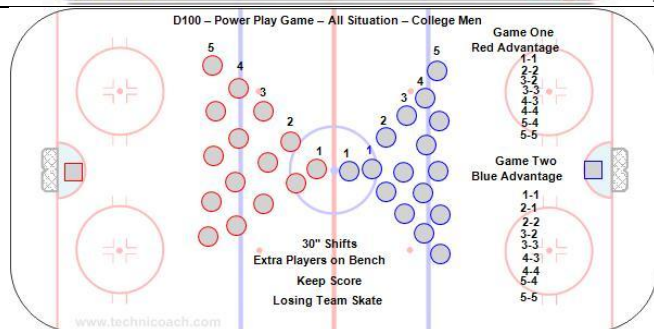

<https://youtu.be/iqwhPz1nzAE>

10'

B6 - Machine Gun - 2 Pass x 2-Shot - U15 G

https://youtu.be/kjvc_kuhYsY

10'

C3 Reijo 1-1 Both Sides - Gap Control - RB Pro

<http://www.hockeycoachingabcs.com/forum/viewtopic.php?showtopic=263&topic=901#901>

<https://youtu.be/8nzc2xxlso>

10'

C6 - 1-1 to 2-2. D join rush - F backcheck - U15 G

<https://youtu.be/13wGZ0JRdhU>

13'

D100 – Power Play Game – All Situation – College Men

<http://www.hockeycoachingabcs.com/forum/viewtopic.php?showtopic=7657&topic=8181#8181>