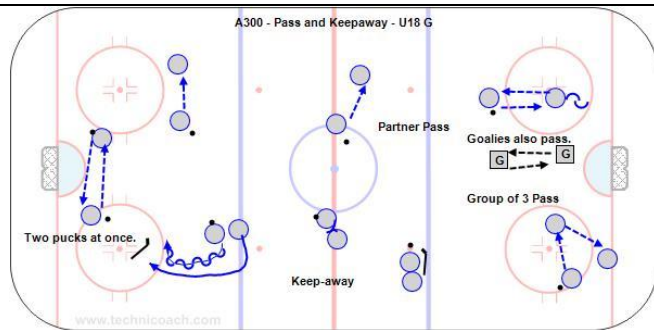

Fire Black

Practice Plan

Date: 02-12-26

Time: 16'00-17:30

Venue: Henry Viney

Lines:

A300 - Partner Pass and Keepaway

B6 - Machine Gun - 2 Pass x 2-Shot

C6 - 1-1 to 2-2. D join rush - F backcheck

T4 - 1-3 Penalty Kill Rotation

T2-4 - Power Play-Penalty Kill Sequence

Team cheer

Notes:

B6 - Shot x 3 Passes x 3 Shots x 3

C3 Reijo 1-1 Both Sides - Gap Control

D100 - Power Play Game - All Situation

T2-4 - PP - PK at Each End

5'

A300 - Partner Pass and Keepaway

A300 - Pass and Keepaway - U18 G

<https://youtu.be/HYccFzSPs2I>

10'

B6 - Shot x 3 Passes x 3 Shots x 3 - Pro

<http://www.hockeycoachingabcs.com/forum/viewtopic.php?showtopic=6858&topic=7065#7065>

<https://youtu.be/iqwhPz1nzAE>

10'

B6 - Machine Gun - 2 Pass x 2-Shot - U15 G

https://youtu.be/kjvc_kuhYsY

10'

C3 Reijo 1-1 Both Sides - Gap Control - RB Pro

<http://www.hockeycoachingabcs.com/forum/viewtopic.php?showtopic=263&topic=901#901>