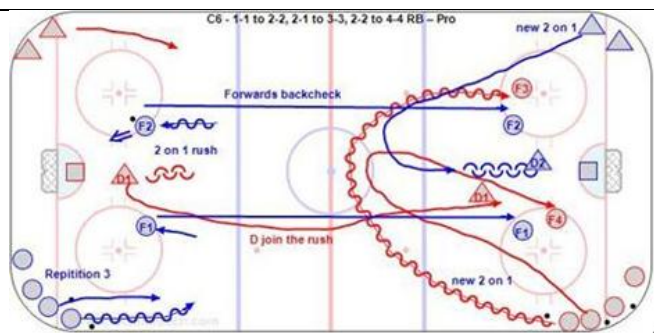

<https://youtu.be/iqwhPz1nzAE>

10'

B6 - Machine Gun - 2 Pass x 2-Shot - U15 G

https://youtu.be/kjvc_kuhYsY

10'

C3 Reijo 1-1 Both Sides - Gap Control - RB Pro

<http://www.hockeycoachingabcs.com/forum/viewtopic.php?showtopic=263&topic=901#901>

<https://youtu.be/8nzc2xxlso>

10'

C6 - 1-1 to 2-2. D join rush - F backcheck - U15 G

<https://youtu.be/13wGZ0JRdhU>

13'

D100 – Power Play Game – All Situation – College Men

<http://www.hockeycoachingabcs.com/forum/viewtopic.php?showtopic=7657&topic=8181#8181>