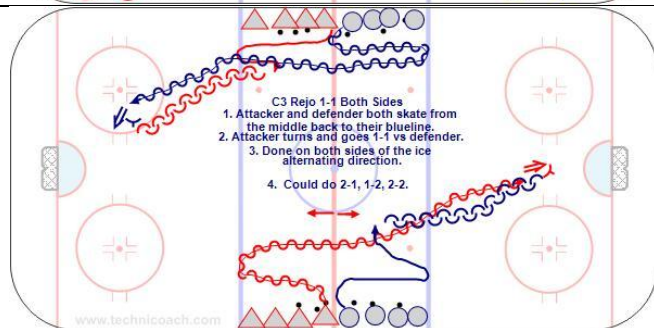

C6 - 1-1 to 2-2. D join rush - F backcheck

T4 - 1-3 Penalty Kill Rotation

T2-4 - Power Play-Penalty Kill Sequence

Team cheer

Notes:

B6 - Shot x 3 Passes x 3 Shots x 3

C3 Reijo 1-1 Both Sides - Gap Control

D100 - Power Play Game - All Situation

T2-4 - PP - PK at Each End

5'

A300 - Partner Pass and Keepaway

A300 - Pass and Keepaway - U18 G

<https://youtu.be/HYccFzSPs2I>

10'

B6 - Shot x 3 Passes x 3 Shots x 3 - Pro

<http://www.hockeycoachingabcs.com/forum/viewtopic.php?showtopic=6858&topic=7065#7065>

<https://youtu.be/iqwhPz1nzAE>

10'

B6 - Machine Gun - 2 Pass x 2-Shot - U15 G

https://youtu.be/kjvc_kuhYsY

10'

C3 Reijo 1-1 Both Sides - Gap Control - RB Pro

<http://www.hockeycoachingabcs.com/forum/viewtopic.php?showtopic=263&topic=901#901>