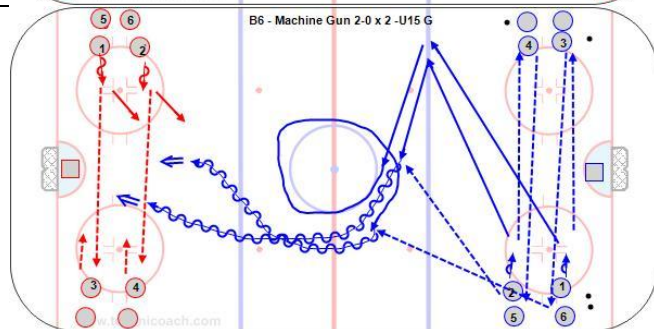

C6 - 1-1 to 2-2. D join rush - F backcheck

T4 - 1-3 Penalty Kill Rotation

T2-4 - Power Play-Penalty Kill Sequence

Team cheer

Notes:

B6 - Shot x 3 Passes x 3 Shots x 3

C3 Reijo 1-1 Both Sides - Gap Control

D100 - Power Play Game - All Situation

T2-4 - PP - PK at Each End

5'

A300 - Partner Pass and Keepaway

A300 - Pass and Keepaway - U18 G

<https://youtu.be/HYccFzSPs2I>

10'

B6 - Shot x 3 Passes x 3 Shots x 3 - Pro

<http://www.hockeycoachingabcs.com/forum/viewtopic.php?showtopic=6858&topic=7065#7065>

<https://youtu.be/iqwhPz1nzAE>

10'

B6 - Machine Gun - 2 Pass x 2-Shot - U15 G

https://youtu.be/kjvc_kuhYsY

10'

C3 Reijo 1-1 Both Sides - Gap Control - RB Pro

<http://www.hockeycoachingabcs.com/forum/viewtopic.php?showtopic=263&topic=901#901>

<https://youtu.be/8nzc2xxlso>

10'

C6 - 1-1 to 2-2. D join rush - F backcheck - U15 G

<https://youtu.be/13wGZ0JRdhU>

13'

D100 – Power Play Game – All Situation – College Men

<http://www.hockeycoachingabcs.com/forum/viewtopic.php?showtopic=7657&topic=8181#8181>