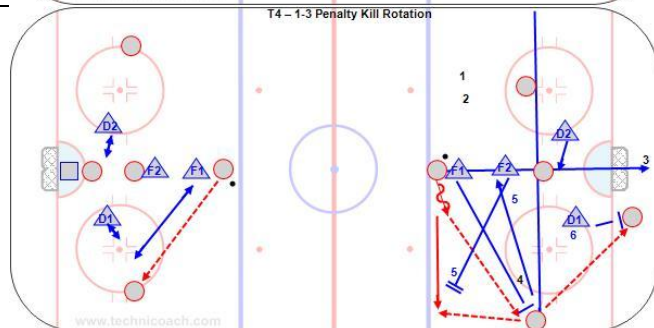

<https://youtu.be/iqwhPz1nzAE>

10'

B6 - Machine Gun - 2 Pass x 2-Shot - U15 G

https://youtu.be/kjvc_kuhYsY

10'

C3 Reijo 1-1 Both Sides - Gap Control - RB Pro

<http://www.hockeycoachingabcs.com/forum/viewtopic.php?showtopic=263&topic=901#901>

<https://youtu.be/8nzc2xxlso>

10'

C6 - 1-1 to 2-2. D join rush - F backcheck - U15 G

<https://youtu.be/13wGZ0JRdhU>

13'

D100 – Power Play Game – All Situation – College Men

<http://www.hockeycoachingabcs.com/forum/viewtopic.php?showtopic=7657&topic=8181#8181>

<https://youtu.be/7qLLlc30nbE>

T4 – 1-3 Penalty Kill Rotation

<https://www.hockeycoachingabcs.com/forum/viewtopic.php?showtopic=7657&topic=8214#8214>

<https://youtu.be/NkdQdJZH1-g>

20'

T2-4 – PP – PK at Each End