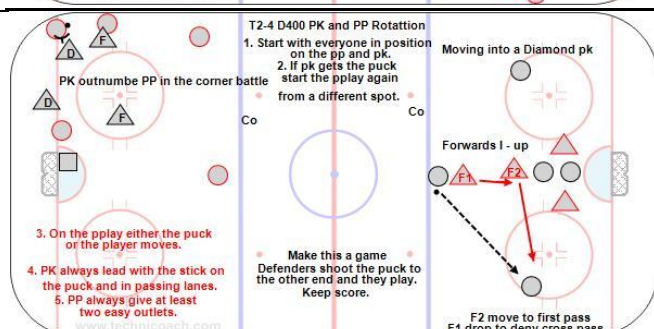

<https://youtu.be/iqwhPz1nzAE>

10'

B6 - Machine Gun - 2 Pass x 2-Shot - U15 G

https://youtu.be/kjvc_kuhYsY

10'

C3 Reijo 1-1 Both Sides - Gap Control - RB Pro

<http://www.hockeycoachingabcs.com/forum/viewtopic.php?showtopic=263&topic=901#901>

<https://youtu.be/8nzc2xxlso>

10'

C6 - 1-1 to 2-2. D join rush - F backcheck - U15 G

<https://youtu.be/13wGZ0JRdhU>

13'

D100 – Power Play Game – All Situation – College Men

<http://www.hockeycoachingabcs.com/forum/viewtopic.php?showtopic=7657&topic=8181#8181>

<https://youtu.be/7qLLlc30nbE>

T4 – 1-3 Penalty Kill Rotation

<https://www.hockeycoachingabcs.com/forum/viewtopic.php?showtopic=7657&topic=8214#8214>

<https://youtu.be/NkdQdJZH1-g>

20'

T2-4 – PP – PK at Each End