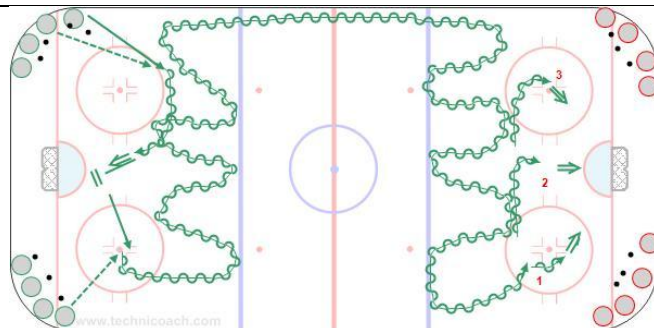

C6 - 1-1 to 2-2. D join rush - F backcheck

T4 - 1-3 Penalty Kill Rotation

T2-4 - Power Play-Penalty Kill Sequence

Team cheer

Notes:

B6 - Shot x 3 Passes x 3 Shots x 3

C3 Reijo 1-1 Both Sides - Gap Control

D100 - Power Play Game - All Situation

T2-4 - PP - PK at Each End

5'

A300 - Partner Pass and Keepaway

A300 - Pass and Keepaway - U18 G

<https://youtu.be/HYccFzSPs2I>

10'

B6 - Shot x 3 Passes x 3 Shots x 3 - Pro

<http://www.hockeycoachingabcs.com/forum/viewtopic.php?showtopic=6858&topic=7065#7065>

<https://youtu.be/iqwhPz1nzAE>

10'

B6 - Machine Gun - 2 Pass x 2-Shot - U15 G

https://youtu.be/kjvc_kuhYsY

10'

C3 Reijo 1-1 Both Sides - Gap Control - RB Pro

<http://www.hockeycoachingabcs.com/forum/viewtopic.php?showtopic=263&topic=901#901>

<https://youtu.be/8nzc2xxlso>

10'

C6 - 1-1 to 2-2. D join rush - F backcheck - U15 G

<https://youtu.be/13wGZ0JRdhU>

13'

D100 – Power Play Game – All Situation – College Men

<http://www.hockeycoachingabcs.com/forum/viewtopic.php?showtopic=7657&topic=8181#8181>