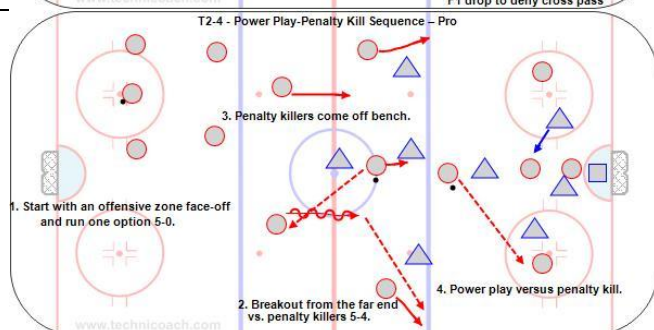

<https://youtu.be/8nzc2xxlso>

10'

C6 - 1-1 to 2-2. D join rush - F backcheck - U15 G

<https://youtu.be/13wGZ0JRdhU>

13'

D100 – Power Play Game – All Situation – College Men

<http://www.hockeycoachingabcs.com/forum/viewtopic.php?showtopic=7657&topic=8181#8181>

<https://youtu.be/7qLLlc30nbE>

T4 – 1-3 Penalty Kill Rotation

<https://www.hockeycoachingabcs.com/forum/viewtopic.php?showtopic=7657&topic=8214#8214>

<https://youtu.be/NkdQdJZH1-g>

20'

T2-4 – PP – PK at Each End

Jim, Mila, PP one end

Tom, Brooke PK other end

Switch after 10'

10'

T2-4 - Power Play-Penalty Kill Sequence – Pro

<http://www.hockeycoachingabcs.com/forum/viewtopic.php?showtopic=7657&topic=7907#7907>

<https://youtu.be/VadXPVkB4I>