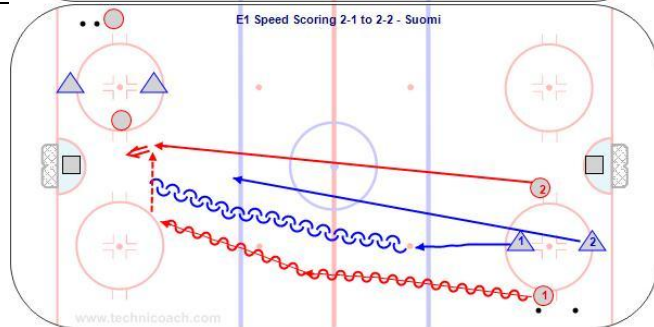

B6 - Small Horseshoe - U15 G

<https://youtu.be/3rvPI0BXEY4>

10'

D100 – 5-5 Two Second Game

<https://youtu.be/5ShfK6lhSIU>

10'

T4 – 2-1-2 Pinch on Wide Rim

2-3 Forecheck Forecheck with F1-F2 in hard, F3 mirror from high slot. No pinch on the strong side but pinch when the puck moves to the weak side.

<https://youtu.be/otXSKglLbfE>

<https://youtu.be/LzD9THRBIqA>

10'

1-3-1 Aggressive

<https://youtu.be/QGq1IUiOdqU>

10'

**T2-4 – Team Play Sequence**

<https://youtu.be/VadXPVkB4I>