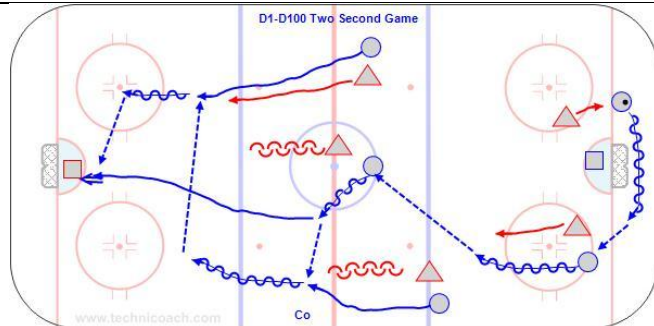

# Practice Plan

Date: 03-12-26

Time: 16'15-17:39

Venue: Crowchild

Lines:

Notes: Specialty team colours

Small horseshoe

Full ice two second game

**2-1-2 Pinch on Wide Rim review**

1-3-1 aggressive review

Specialty team sequence

Speed scoring

Full ice 3-3

Cheer in middle

10'

B6 Small horseshoe

B6 - Small Horseshoe - U15 G

<https://youtu.be/3rvPI0BXEY4>

10'

D100 – 5-5 Two Second Game

<https://youtu.be/5ShfK6lhSIU>

10'

T4 – 2-1-2 Pinch on Wide Rim

2-3 Forecheck Forecheck with F1-F2 in hard, F3 mirror from high slot. No pinch on the strong side but pinch when the puck moves to the weak side.