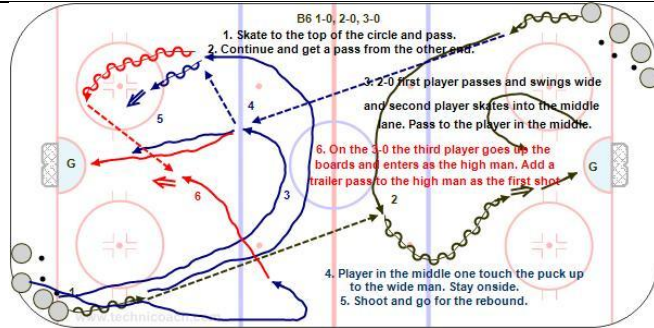

# Practice Plan

Date: 03-12-26

Time: 16'15-17:39

Venue: Crowchild

Lines:

Notes: Specialty team colours

Small horseshoe

Full ice two second game

**2-1-2 Pinch on Wide Rim review**

1-3-1 aggressive review

Specialty team sequence

Speed scoring

Full ice 3-3

Cheer in middle

10'

B6 Small horseshoe

B6 - Small Horseshoe - U15 G

<https://youtu.be/3rvPI0BXEY4>

10'

D100 – 5-5 Two Second Game

<https://youtu.be/5ShfK6lhSIU>

10'

T4 – 2-1-2 Pinch on Wide Rim

2-3 Forecheck Forecheck with F1-F2 in hard, F3 mirror from high slot. No pinch on the strong side but pinch when the puck moves to the weak side.