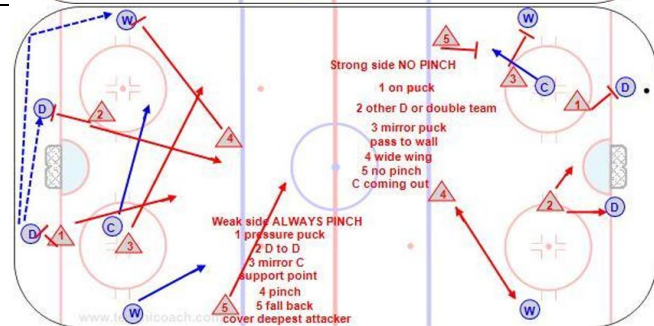

**2-1-2 Pinch on Wide Rim review**

1-3-1 aggressive review

Specialty team sequence

Speed scoring

Full ice 3-3

Cheer in middle

10'

B6 Small horseshoe

B6 - Small Horseshoe - U15 G

<https://youtu.be/3rvPI0BXEY4>

10'

D100 – 5-5 Two Second Game

<https://youtu.be/5ShfK6lhSIU>

10'

T4 – 2-1-2 Pinch on Wide Rim

2-3 Forecheck Forecheck with F1-F2 in hard, F3 mirror from high slot. No pinch on the strong side but pinch when the puck moves to the weak side.

<https://youtu.be/otXSKglLbfE>

<https://youtu.be/LzD9THRBIqA>

10'

1-3-1 Aggressive

<https://youtu.be/QGq1IUiOdqU>

10'

**T2-4 – Team Play Sequence**

<https://youtu.be/VadXPVkB4I>