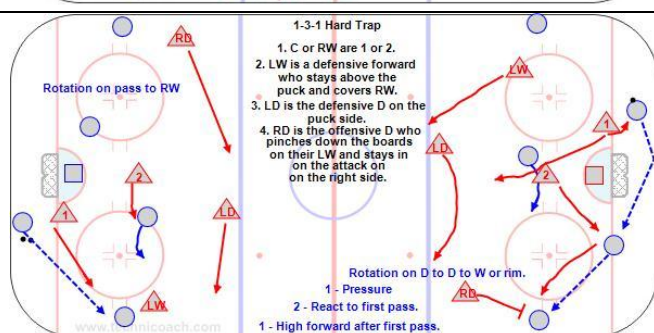

B6 - Small Horseshoe - U15 G

<https://youtu.be/3rvPI0BXEY4>

10'

D100 – 5-5 Two Second Game

<https://youtu.be/5ShfK6lhSIU>

10'

T4 – 2-1-2 Pinch on Wide Rim

2-3 Forecheck Forecheck with F1-F2 in hard, F3 mirror from high slot. No pinch on the strong side but pinch when the puck moves to the weak side.

<https://youtu.be/otXSKglLbfE>

<https://youtu.be/LzD9THRBIqA>

10'

1-3-1 Aggressive

<https://youtu.be/QGq1IUiOdqU>

10'

**T2-4 – Team Play Sequence**

<https://youtu.be/VadXPVkB4I>