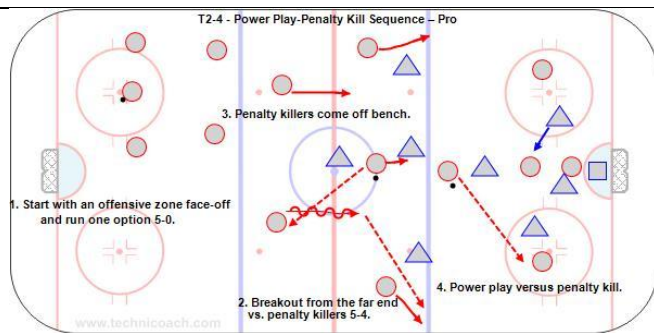

B6 - Small Horseshoe - U15 G

<https://youtu.be/3rvPI0BXEY4>

10'

D100 – 5-5 Two Second Game

<https://youtu.be/5ShfK6lhSIU>

10'

T4 – 2-1-2 Pinch on Wide Rim

2-3 Forecheck Forecheck with F1-F2 in hard, F3 mirror from high slot. No pinch on the strong side but pinch when the puck moves to the weak side.

<https://youtu.be/otXSKglLbfE>

<https://youtu.be/LzD9THRBIqA>

10'

1-3-1 Aggressive

<https://youtu.be/QGq1IUiOdqU>

10'

**T2-4 – Team Play Sequence**

<https://youtu.be/VadXPVkB4I>