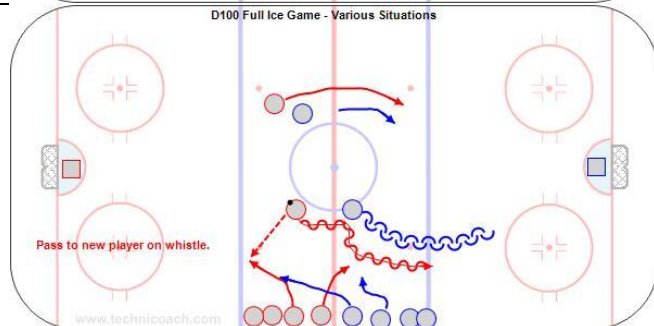

13'

D100 – 3-3 – No Dump Ins

D100 - 3-3 - U15 G

<https://youtu.be/j-5Znt-vO4>